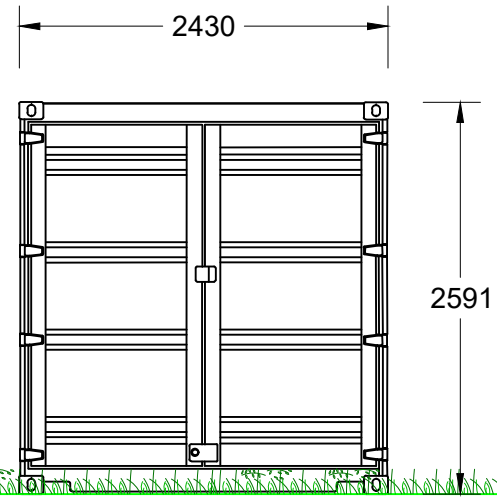

DO NOT SCALE FROM DRAWING, USE ANNOTATED DIMENSIONS ONLY

FLOOR PLAN

FRONT ELEVATION

SIDE ELEVATION

REAR ELEVATION

COLOUR: GREEN

SITE : GREAT HARMESTON

TITLE : SITE STORAGE

LOCATION :
LAND EAST & WEST OF
JUNCTION OF
MILFORD ROAD
A4076 A477,
JOHNSTON SA62 3HL

STATUS : PLANNING

SCALE : 1:50@A3 DATE : JUN 24

DRAWING NUMBER :
FSF-RHL-V1-00-CM-Y-0016-S0-P01